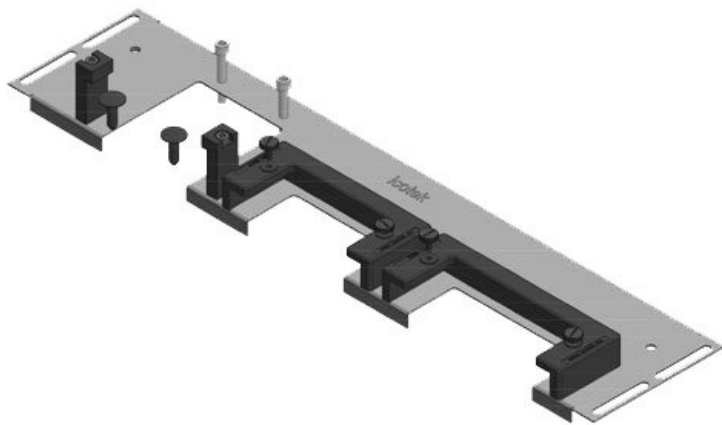

KDR-ESR-VX25-1200-44510

Art.nr.	44510	Totale lengte	538 mm
EAN	4251269319	bodemplaat	
	853	Voor	1.200 mm
Aantal	1	kastbreedte	
Geschikt voor behuizing	Rittal VX25	Zichtmaat van opening	502 mm
Lengte	538 mm	Geschikt voor:	1 x KEL-U 24
Breedte	120 mm		/ KEL-QUICK
Hoogte	57 mm		24, 1 x KEL-U 16 / KEL-QUICK 16, 1 x KEL-JUMBO 1

KDR-ESR-VX25-1200-44511