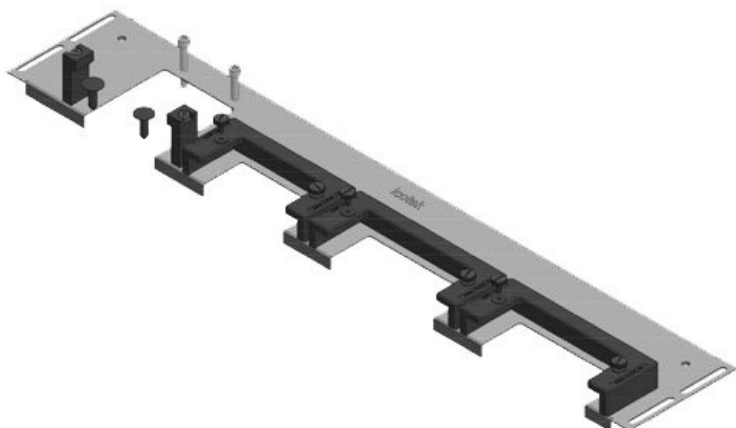

Art.nr.	44504	Totale lengte	688 mm
EAN	4251269319	bodemplaat	
	792	Voor	800 mm
Aantal	1	kastbreedte	
Geschikt voor behuizing	Rittal VX25	Zichtmaat van opening	652 mm
Lengte	688 mm	Geschikt voor:	2 × KEL-U 24
Breedte	120 mm		/ KEL-QUICK
Hoogte	57 mm		24, 1 × KEL-U 16 / KEL-QUICK 16, 1 × KEL-JUMBO 1

KDR-ESR-VX25-800-44505