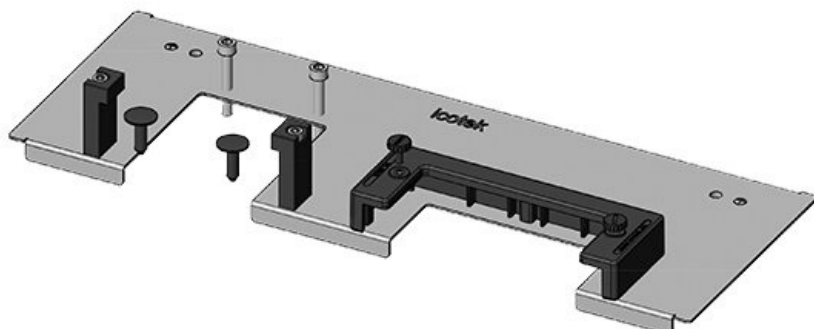

Art.nr.	43076	Totale lengte	420 mm
EAN	4251269309	bodemplaat	
	571	Voor	1.000 mm
Aantal	1	kastbreedte	
Geschikt voor behuizing	Rittal TS 8	Zichtmaat van opening	398 mm
Lengte	420 mm	Divisie balk	ja
Breedte	150 mm	Geschikt voor:	1 × KEL-U 24 / KEL-QUICK 24, 1 × KEL- JUMBO 1
Hoogte	57 mm