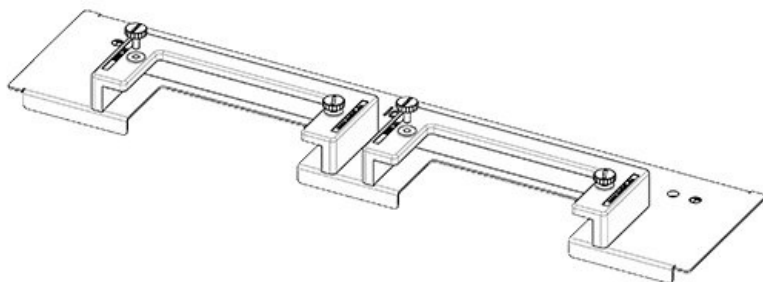

Art.nr.	43079	Totale lengte	458 mm
EAN	4251269309	bodemplaat	
	601	Voor	600 mm
Aantal	1	kastbreedte	
Geschikt voor behuizing	Rittal TS 8	Zichtmaat van opening	435 mm
Lengte	458 mm	Geschikt voor:	2 x KEL-U 24
Breedte	100 mm		/ KEL-QUICK
Hoogte	44 mm		24