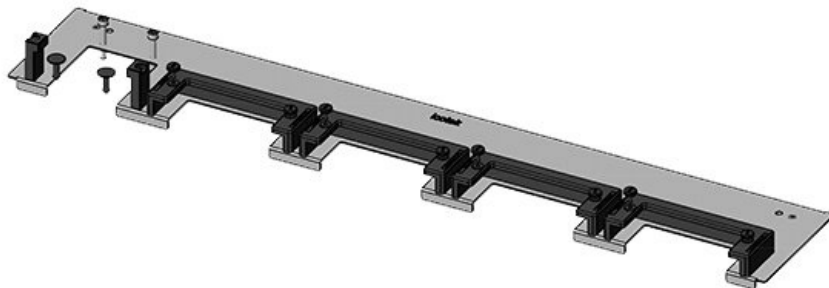

KDR-ESR-TS8-1000-43074

Art.nr.	43074	Totale lengte	858 mm
EAN	4251269309	bodemplaat	
	557	Voor	1.000 mm
Aantal	1	kastbreedte	
Geschikt voor behuizing	Rittal TS 8	Zichtmaat van opening	835 mm
Lengte	858 mm	Divisie balk	nee
Breedte	150 mm	Geschikt voor:	4 × KEL-U 24 / KEL-QUICK 24, 1 × KEL- JUMBO 1
Hoogte	57 mm		

KDR-ESR-TS8-1000-43075