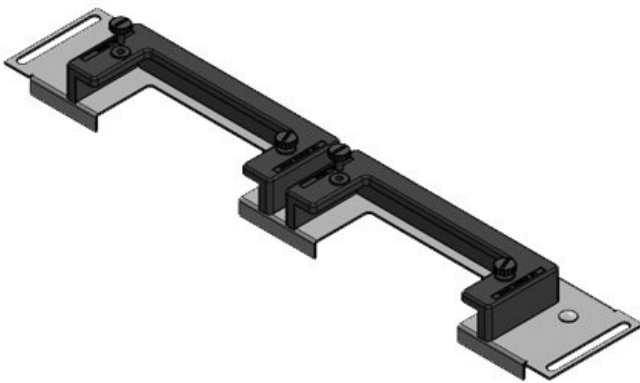

Art.nr.	44514	Totale lengte	438 mm
EAN	4251269321	bodemplaat	
	122	Voor	1.000 mm
Aantal	1	kastbreedte	
Geschikt voor behuizing	Rittal VX25	Zichtmaat van opening	402 mm
Lengte	438 mm	Geschikt voor:	2 × KEL-U 24 / KEL-QUICK 24
Breedte	75 mm		
Hoogte	44 mm		

KDR-ESR-VX25-1200-44509