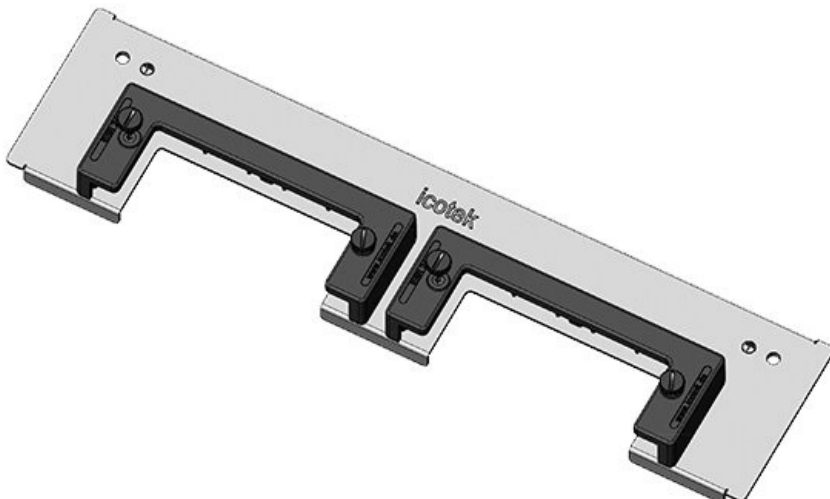

Art.nr.	43082	Totale lengte	420 mm
EAN	4251269309	bodemplaat	
	632	Voor	1.000 mm
Aantal	1	kastbreedte	
Geschikt voor behuizing	Rittal TS 8	Zichtmaat van opening	398 mm
Lengte	420 mm	Divisie balk	ja
Breedte	100 mm	Geschikt voor:	2 x KEL-U 24 / KEL-QUICK 24
Hoogte	44 mm