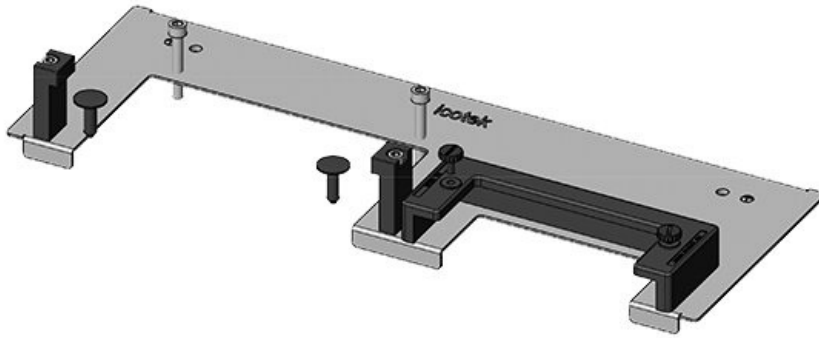

KDR-ESR-TS8-1000-43077

Art.nr.	43077	Totale lengte	420 mm
EAN	4251269309	bodemplaat	
	588	Voor	1.000 mm
Aantal	1	kastbreedte	
Geschikt voor behuizing	Rittal TS 8	Zichtmaat van opening	398 mm
Lengte	420 mm	Divisie balk	ja
Breedte	150 mm	Geschikt voor:	1 x KEL-U 24 / KEL-QUICK 24, 1 x KEL-JUMBO 2
Hoogte	57 mm		

KDR-ESR-TS8-1000-43081