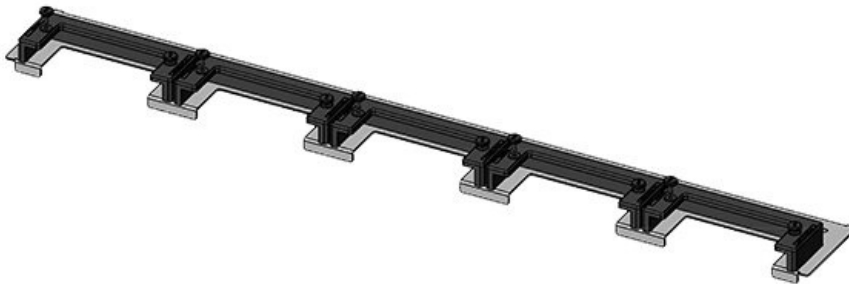

Art.nr.	43081	Totale lengte	858 mm
EAN	4251269309	bodemplaat	
	625	Voor	1.000 mm
Aantal	1	kastbreedte	
Geschikt voor behuizing	Rittal TS 8	Zichtmaat van opening	835 mm
Lengte	858 mm	Divisie balk	nee
Breedte	100 mm	Geschikt voor:	5 x KEL-U 24 / KEL-QUICK 24
Hoogte	44 mm		

KDR-ESR-TS8-1000-43082